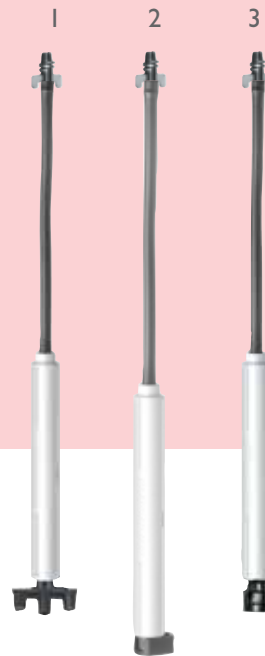

ACCESSORIES

SUSPENDED STANDS* With bayonet male

Item #		
1	797430	Suspended stand 30 cm and butterfly
1	797432	Suspended stand 60 cm and butterfly
2	797125	Suspended stand 30 cm and "fast-n-fast"
3	493125	Suspended stand 30 cm and female bayonet
3	493114	Suspended stand 50 cm and female bayonet
3	493119	Suspended stand 60 cm and female bayonet
3	493021	Suspended stand 20 cm and female bayonet
3	493121	Suspended stand 90 cm and female bayonet

* Optional additional lengths upon request.